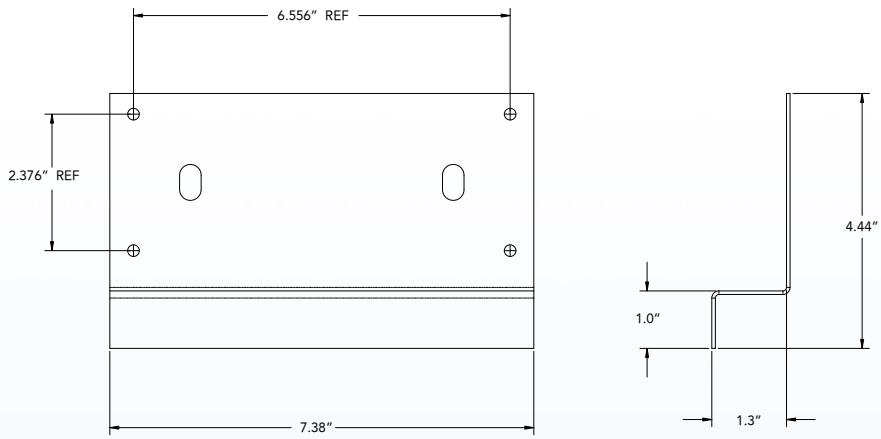

No-Drill Brackets

Fits iLED™ RECT-37L AND RECT-46L models

- No Drilling!
- Easy Installation
- Great for leased vehicles
- Stealth Design

Designed for sedans, SUVs, Vans, pickups plus ATV vehicles!

iLED 3.5"BRKT