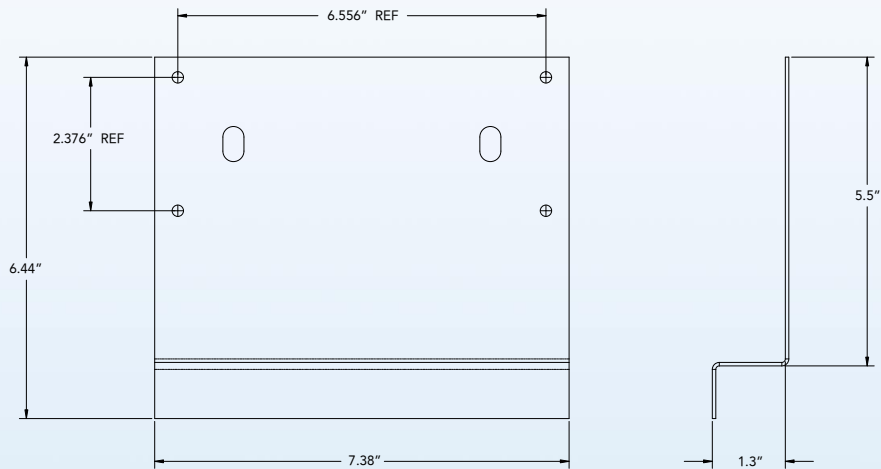

iLED 5.5"BRKT