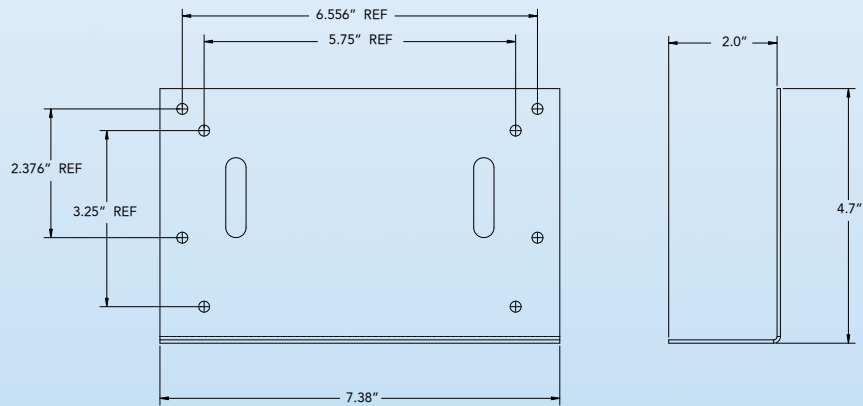

iLED 37/46BRKT

TOMAR Electronics, Inc.
Clearing the Way