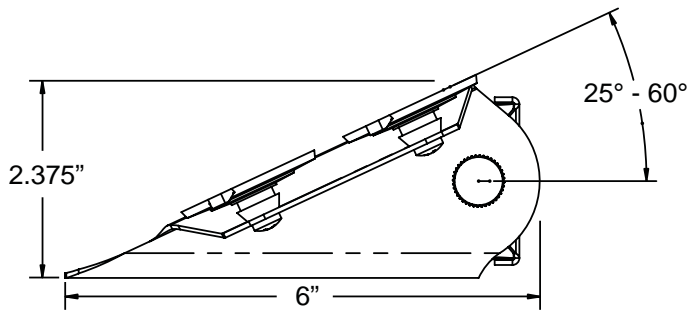

200S-BRW-2 & RECT25-W WINDSHIELD MOUNTED UNITS

Windshield Mount bracket