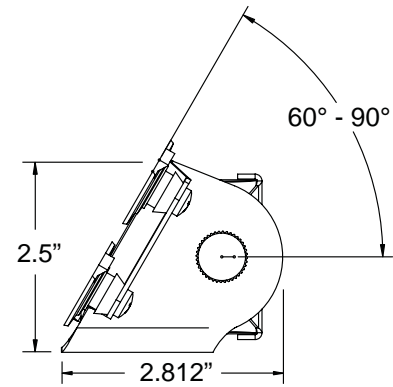

Vertical Windshield Mount bracket

200S-BRW-2

Ordering Information

Available clear lens LED colors are amber, blue, red, green and white. High power, standard power and low current modules available. Standard features - flash pattern selector switch and cigar plug.

Model No.	Description
200S-BRSW-2	Lightstick with switch
200S-BRW-2	Lightstick with switch and windshield SCP
200SBRWV-2	Lightstick with switch and vertical windshield SCP
Select optional cable feature	
/SWITCH-6FT	6 foot power cable (no cigar plug)
/SWITCH-12FT	12 foot power cable (no cigar plug)

Hardware only

Model No.	Description
200S-2-SC4	Windshield mount bracket for 200S-2 (rail mount only)
200S-2-SC4V	Vertical windshield mount bracket for 200S-2 (rail mount only)

RECT25-W

Ordering Information

Please specify lens colors and model number when ordering. Available in clear lens with colored LEDs in are amber, blue, red, green and white. Colored lenses available in amber, blue and red. Standard features - flash pattern selector switch and cigar plug.

Model No.	Description	Clear Lens - LED-A,B,G,R,W
RECT25-SW-HP	12-LED with switch	
RECT25-W-HP	12-LED with switch and windshield SCP	
RECT25-WV-HP	12-LED with switch and vertical windshield SCP	
RECT25-UM-HP	12-LED with switch, universal mount SCP & 12' cable	
RECT25-SW-SD	9-LED with switch	
RECT25-W-SD	9-LED with switch and windshield SCP	
RECT25-WV-SD	9-LED with switch and vertical windshield SCP	
RECT25-UM-SD	9-LED with switch, universal mount SCP & 12' cable	

Model No.	Description	Clear Lens - LED-A,B,G,R,W
RECT25-SW-LC	6-LED with switch	
RECT25-W-LC	6-LED with switch and windshield SCP	
RECT25-WV-LC	6-LED with switch and vertical windshield SCP	
RECT25-UM-LC	6-LED with switch, universal mount SCP & 12' cable	

Model No.	Description	Colored Lens - LED-A,B,R
RECT25-SWC-HP	12-LED with switch	
RECT25-WC-HP	12-LED with switch and windshield SCP	
RECT25-WVC-HP	12-LED with switch and vertical windshield SCP	
RECT25-UMC-HP	12-LED with switch, universal mount SCP & 12' cable	
RECT25-SWC-SD	9-LED with switch	
RECT25-WC-SD	9-LED with switch and windshield SCP	
RECT25-WVC-SD	9-LED with switch and vertical windshield SCP	
RECT25-UMC-SD	9-LED with switch, universal mount SCP & 12' cable	
RECT25-SWC-LC	6-LED with switch	
RECT25-WC-LC	6-LED with switch and windshield SCP	
RECT25-WVC-LC	6-LED with switch and vertical windshield SCP	
RECT25-UMC-LC	6-LED with switch, universal mount SCP & 12' cable	

Select optional cable feature		
/SWITCH-6FT	6 foot power cable (no cigar plug)	
/SWITCH-12FT	12 foot power cable (no cigar plug)	

Hardware only

Model No.	Description
RECT25L-SC4	Windshield mount bracket for RECT25L (rail mount only)
RECT25L-SC4V	Vertical windshield mount bracket for RECT25L (rail mount only)
RECT25L-UM	Universal mount bracket for RECT25L (rail mount only)