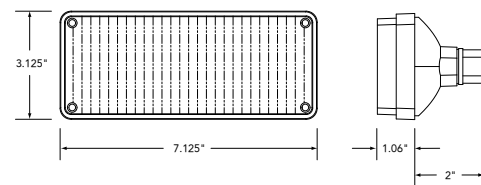

RECT-37 Series

Ordering Information

Model No.	Description
RECT-37H13-C	3" x 7" rectangular halogen lamp, 13° tilt down, clear lens color
RECT-37H26-C	3" x 7" rectangular halogen lamp, 26° tilt down, clear lens color
RECT-37HNB-C	3" x 7" rectangular halogen lamp, clear lens color, narrow beam
RECT-37HWB-C	3" x 7" rectangular halogen lamp, clear lens color, wide beam
RECT-46H13-C	4" x 6" rectangular halogen lamp, 13° tilt down, clear lens color
RECT-46H26-C	4" x 6" rectangular halogen lamp, 26° tilt down, clear lens color
RECT-46HNB-C	4" x 6" rectangular halogen lamp, clear lens color, narrow beam
RECT-46HWB-C	4" x 6" rectangular halogen lamp, clear lens color, wide beam
RECT-79H13-C	7" x 9" rectangular halogen lamp, 13° tilt down, clear lens color
RECT-79H26-C	7" x 9" rectangular halogen lamp, 26° tilt down, clear lens color
RECT-79HWB-C	7" x 9" rectangular halogen lamp, clear lens color, white reflector, wide beam
RECT-79HWB-CX3	7" x 9" rectangular halogen lamp, clear lens color, chrome reflector & trim, wide beam

Replacement Parts

Model No.	Description
RECT-79BZ	Chrome plated Lexan® recessed mount fixture
890	27 watt, 12VDC halogen lamp
890-24	27 watt, 24VDC halogen lamp
890HP	37 watt, 12VDC halogen lamp
889	27 watt, 12VDC halogen lamp with 90° angled socket base
890-CONN	Watertight connector for lamp

See page C32-C33 for a complete list of available mounting accessories.