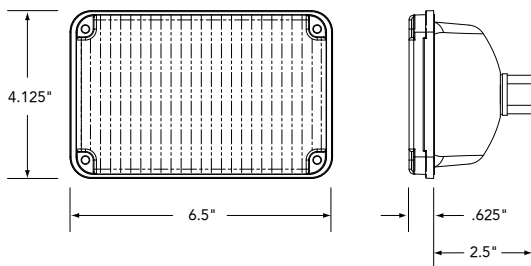

RECT-46HWB-C
Halogen Flood Light

RECT-37H13-C
13° Tilt Down Scene Light

RECT-37HNB-C
Halogen Flood Light

RECT-37HWB-C
Halogen Flood Light

RECT-79 Series

RECT-46 Series

RECT-37 Series

Ordering Information

Model No.	Description
RECT-37H13-C	3" x 7" rectangular halogen lamp, 13° tilt down, clear lens color
RECT-37H26-C	3" x 7" rectangular halogen lamp, 26° tilt down, clear lens color
RECT-37HNB-C	3" x 7" rectangular halogen lamp, clear lens color, narrow beam
RECT-37HWB-C	3" x 7" rectangular halogen lamp, clear lens color, wide beam
RECT-46H13-C	4" x 6" rectangular halogen lamp, 13° tilt down, clear lens color
RECT-46H26-C	4" x 6" rectangular halogen lamp, 26° tilt down, clear lens color
RECT-46HNB-C	4" x 6" rectangular halogen lamp, clear lens color, narrow beam
RECT-46HWB-C	4" x 6" rectangular halogen lamp, clear lens color, wide beam
RECT-79H13-C	7" x 9" rectangular halogen lamp, 13° tilt down, clear lens color
RECT-79H26-C	7" x 9" rectangular halogen lamp, 26° tilt down, clear lens color
RECT-79HWB-C	7" x 9" rectangular halogen lamp, clear lens color, white reflector, wide beam
RECT-79HWB-CX3	7" x 9" rectangular halogen lamp, clear lens color, chrome reflector & trim, wide beam