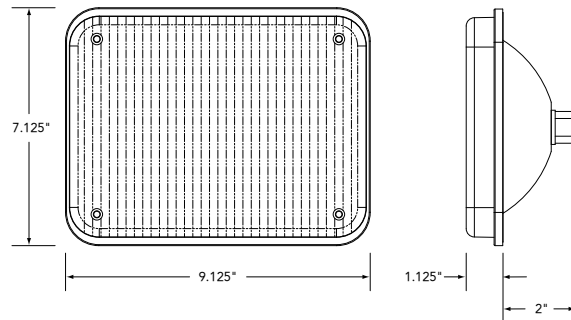

RECT-46HWB-C
Halogen Flood Light

RECT-37H13-C
13° Tilt Down Scene Light

RECT-37HNB-C
Halogen Flood Light

RECT-37HWB-C
Halogen Flood Light

RECT-79 Series

RECT-46 Series

RECT-37 Series

Ordering Information

Model No.	Description
RECT-37H13-C	3" x 7" rectangular halogen lamp, 13° tilt down, clear lens color
RECT-37H26-C	3" x 7" rectangular halogen lamp, 26° tilt down, clear lens color
RECT-37HNB-C	3" x 7" rectangular halogen lamp, clear lens color, narrow beam
RECT-37HWB-C	3" x 7" rectangular halogen lamp, clear lens color, wide beam
RECT-46H13-C	4" x 6" rectangular halogen lamp, 13° tilt down, clear lens color
RECT-46H26-C	4" x 6" rectangular halogen lamp, 26° tilt down, clear lens color
RECT-46HNB-C	4" x 6" rectangular halogen lamp, clear lens color, narrow beam
RECT-46HWB-C	4" x 6" rectangular halogen lamp, clear lens color, wide beam
RECT-79H13-C	7" x 9" rectangular halogen lamp, 13° tilt down, clear lens color
RECT-79H26-C	7" x 9" rectangular halogen lamp, 26° tilt down, clear lens color
RECT-79HWB-C	7" x 9" rectangular halogen lamp, clear lens color, white reflector, wide beam
RECT-79HWB-CX3	7" x 9" rectangular halogen lamp, clear lens color, chrome reflector & trim, wide beam