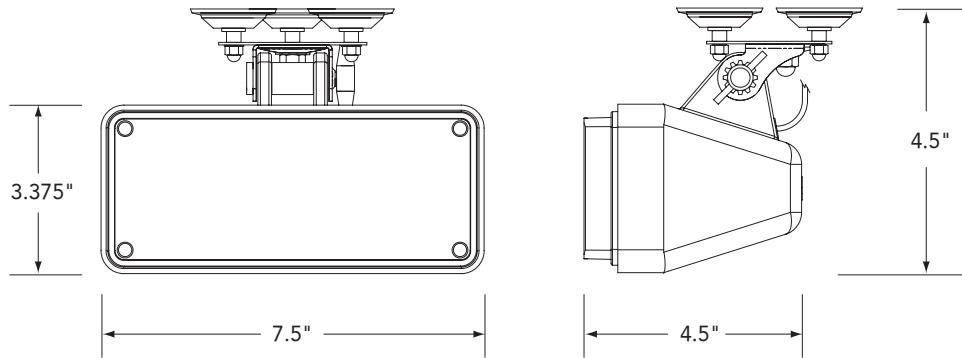

Available Lens Colors:

Specifications

Item	Description
Voltage	12 to 28VDC (strobe) 12 or 28VDC (halogen) Note: units shipped with 12V halogen lamps unless otherwise specified.
Halogen Lamp	890 (27 watt, 12VDC) or 890-24 (27 watt, 24VDC)

Ordering Information

Please specify lens colors when ordering. Available colors are Amber, Blue, Clear, Green, Red or any split color combination.

Model No.	Description
PL37S	Single Strobe
PL37SS	Dual Strobe
PL37HS	Flashing halogen and strobe
PL37SBHS	Steady burn halogen and strobe
PL37SBH	Steady burn halogen
PL37H	Halogen, alternating

Available Options

Model No.	Description
PL37-SC	Suction cup mount (heavy duty)
PL37-SC3	Suction cup mount (standard)
PL37-SHIELD	Shields operator from flashing lamp
CP-01	Cigar plug receptacle