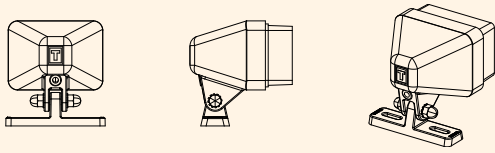

RECT SERIES MOUNTING BEZELS

RECT-34B & RECT-34C
Bumper Mount